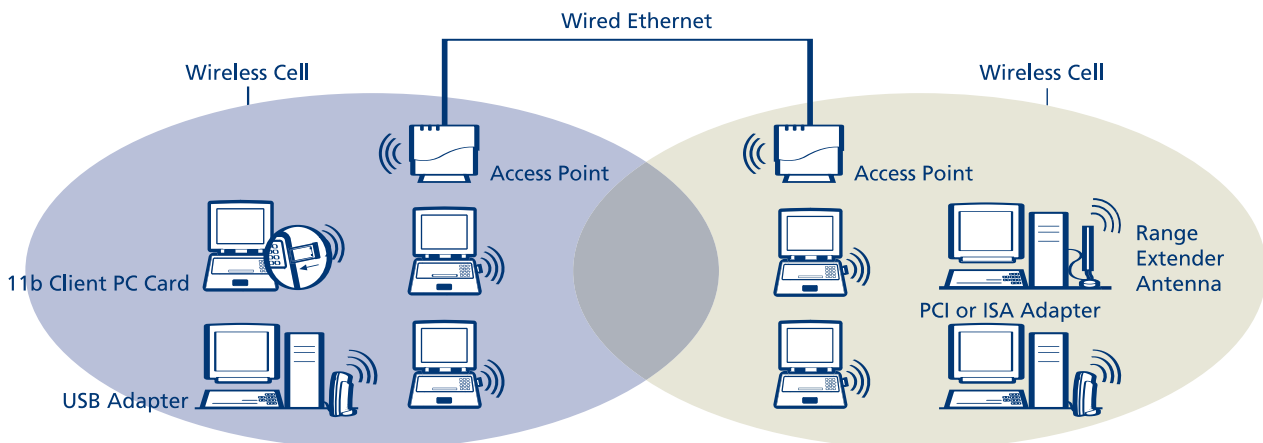

Simple, convenient and secure 802.11b wireless connectivity for Laptop, Handheld and Portable Computing Devices

The ORiNOCO 11b Client PC Card can be used anywhere to connect to 802.11b Wi-Fi networks. The card provides 11 Mbit/s operation in the 2.4 GHz license-free frequency band. With superior radio performance and resilience to radio interference, ORiNOCO has been proven to give the best 802.11b range and throughput in the industry. The card also supports 802.11d global roaming to simplify connecting at facilities world-wide.

Offered in Silver and Gold versions, the card is equipped with a choice of security levels to protect your data: Silver with a 64-bit WEP key, or Gold with user selectable 64- and 128-bit WEP keys. Both versions support ORiNOCO's WEP+ weak key Initialization Vector suppression technology to make the cards more robust against security attacks.

Both Gold and Silver versions of the card are furnished with a streamlined form factor and short antenna which makes it easier to work in crowded spaces. The Gold version antenna includes a built-in connector for an external Range Extender Antenna which improves performance locations where it is difficult to 'see' an Access Point.

FEATURES

- Plugs directly into PCMCIA card slot
- Intuitive client manager for easy, fast configuration
- Up to 100 location profiles
- Global roaming per 802.11d standard
- Wide coverage range of up to 1,750ft / 550m
- 802.1x authentication, 64-bit key WEP (Silver), 64/128-bit WEP key (Gold)
- Connector for external Range Extender Antenna (Gold only)