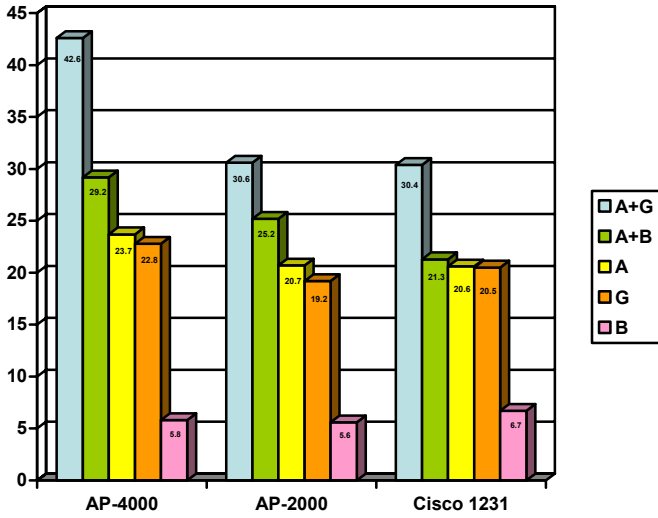

Product Comparison Matrix

Why Proxim ORiNOCO AP-4000 is the highest performance Wi-Fi access point for the enterprise

Competitive throughput performance (download)

- Pre-configured with tri-mode
- Better range and throughput
- Higher capacity
- Proactive rogue AP detection security in both 2.4 and 5 GHz bands
- Higher throughput, more effective repeating
- Simple to deploy and manage

Feature	Proxim AP-4000	Proxim AP-2000	Cisco 1231
Radio Configurations	b/g and a	b/b, g/g, b/g, b/a, g/a	b/g and a
Transmit Power	11b: 20 dBm; 11g: 20 dBm; 11a: 20 dBm	11b: 15 dBm; 11g: 20 dBm; 11a: 17 dBm	11b: 20 dBm; 11g: 15 dBm; 11a: 16 dBm
Adjustable Transmit Power	Yes	Yes	Yes
Security	WPA, upgradeable to 802.11i, rogue AP detection in both 2.4 and 5 GHz bands	WPA, upgradeable to 802.11i, rogue AP detection	WPA, upgradeable to 802.11i, rogue AP detection
Management	SNMPv3, Telnet, HTTPS	SNMPv3, Telnet, HTTPS	SNMPv2, Telnet (SSH), HTTP
Multiple VLANs	Yes, with different security contexts	Yes, but not with different security contexts	Yes, with different security contexts
Repeating	Yes	Yes	Yes
Auto-network Configuration	Yes	Yes	No
Dual Firmware Image Support	Yes	Yes	No
802.3af	Yes	Yes	No
Plenum	Yes	Yes	Yes