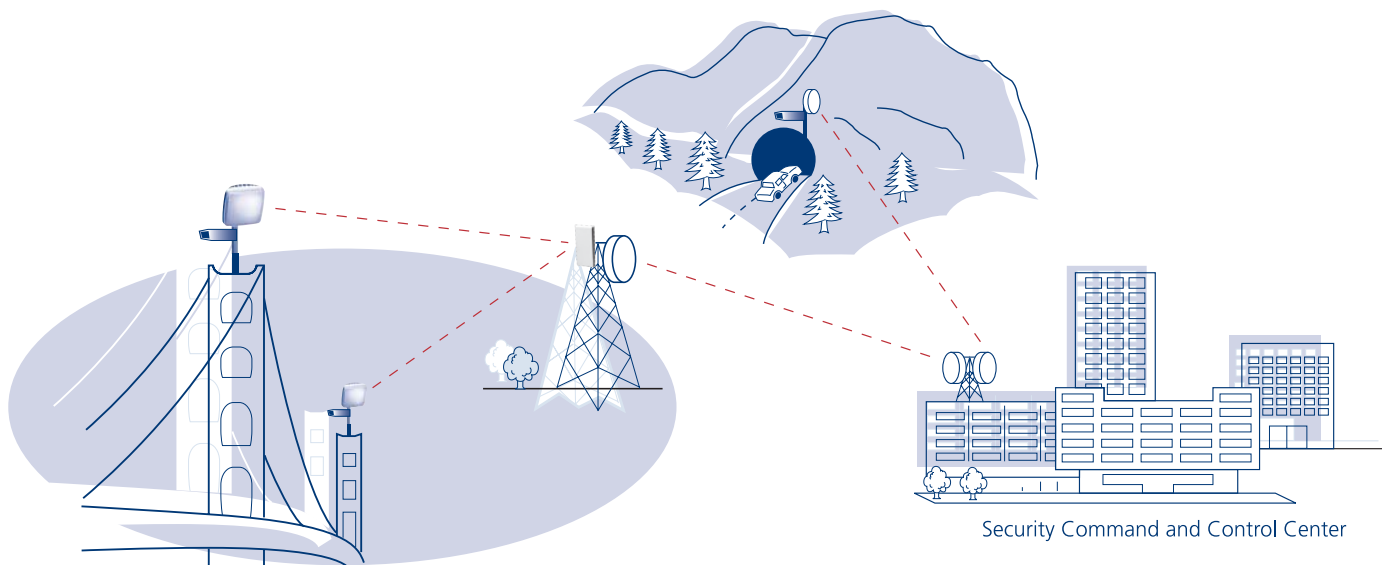

Affordable, rapid deployment is simple.

Whether you're concerned with providing security to students on a university campus or safeguarding a national waterway, the challenge is the same: how to connect surveillance cameras in places where running wires is either cost-prohibitive or impossible. Proxim's wireless Ethernet systems provide a simple solution.

Modern security and surveillance video cameras can convert images into Internet protocol (IP) packets that can be easily transmitted using Proxim's wireless point-to-point and multipoint systems. Cameras at multiple locations are simply connected to Proxim's Tsunami Multipoint Subscriber Units, which can send the data back to a Base Station located at an organization's security command and control center. If needed, a Proxim high-performance point-to-point solution can be used to connect to a remote site under surveillance up to 40 miles away from the center. The high-resolution video collected from all the locations can then be downloaded to a large viewing screen at the command and control center.

Proxim's wireless solutions install in hours and provide unparalleled flexibility. Because the security network is wireless, the cameras are not permanently fixed in one location. If necessary, the camera and subscriber units can be moved to a new location at a moment's notice and reconnected within minutes.

Reliable, high-speed networks ensure non-stop security.

Tsunami users need not worry about dropped packets that could interrupt surveillance. With 99.999% carrier-class reliability, Tsunami ensures the continuous transmission of real-time images. Designed to perform in harsh outdoor environments, the systems are virtually weatherproof.