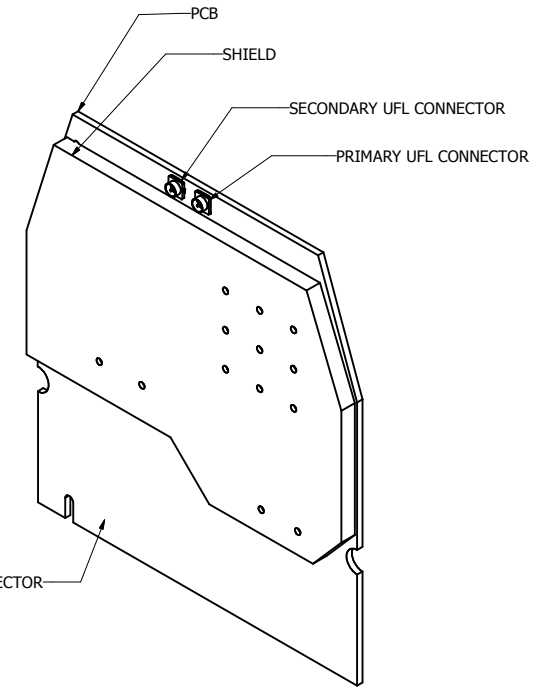

BACK

FRONT

DRAWN Patrick	6/19/2006	UBIQUITI NETWORKS		
CHECKED		TITLE		
QA		SR9 MECHANICAL		
MFG		SIZE C	DWG NO SR9_MECHANICAL	REV 1
APPROVED		SCALE	SHEET 1 OF 1	