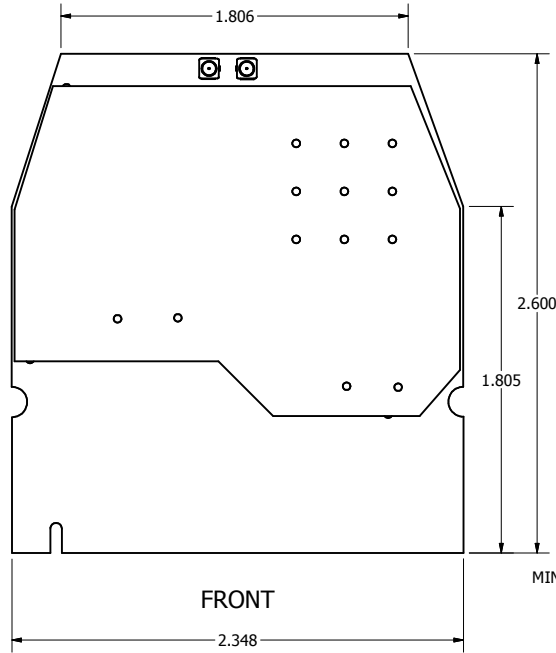

BACK

FRONT

DRAWN Patrick	6/19/2006	UBIQUITI NETWORKS		
CHECKED		TITLE		
QA		SR9 MECHANICAL		
MFG		SIZE C	DWG NO SR9_MECHANICAL	REV 1
APPROVED		SCALE	SHEET 1 OF 1	