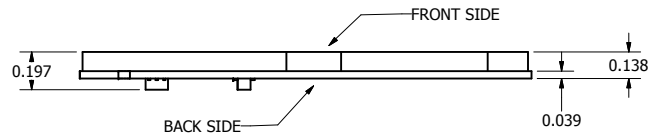

BACK

FRONT

DRAWN Patrick	6/19/2006	UBIQUITI NETWORKS		
CHECKED		TITLE		
QA		SR9 MECHANICAL		
MFG		SIZE C	DWG NO SR9_MECHANICAL	REV 1
APPROVED		SCALE	SHEET 1 OF 1	