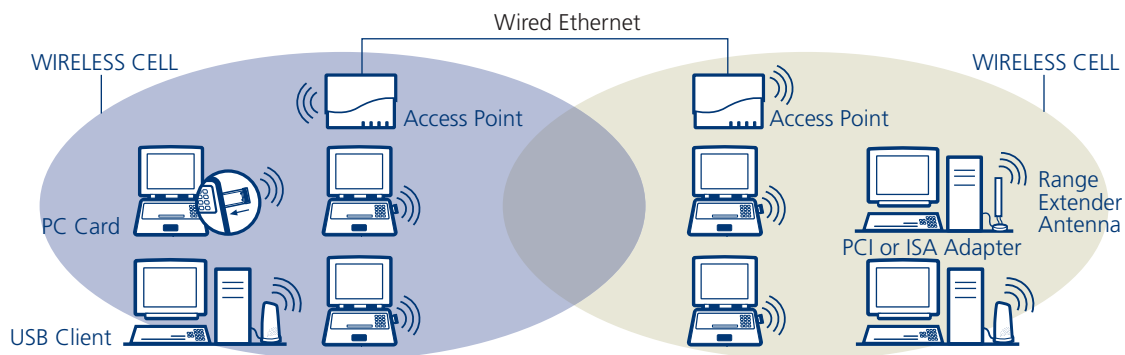

EXPERIENCE THE FREEDOM OF WIRELESS NETWORKS
FOR PC LAPTOPS AND MOBILE COMPUTING DEVICES

ORiNOCO® Classic Gold PC Card

802.11b Wireless Internet Access and Networking for Laptops, Portable Computing Devices and ORiNOCO Access Points

The ORiNOCO Classic Gold PC Card is designed to work as a client device as well as in an access point, providing connectivity to users anywhere. Easy to install, the PC Card gives you the convenience to work anytime, anywhere and any way you want.

The right technology for the right solution

The ORiNOCO Classic Gold PC card can be used anywhere to connect to a Wi-Fi network. The Classic PC Card can also be used as a radio in the ORiNOCO AP-2000, AP-2500 and Outdoor Router products. The card delivers high-speed wireless networking at 11 Mbit/s, operating in the 2.4 GHz unlicensed frequency. With superior radio receiver sensitivity and resilience to microwave interference, ORiNOCO has proven to be the best 802.11b radio in the industry – delivering unbeatable range and throughput performance.

Diverse levels of data protection and security

The ORiNOCO Classic Gold PC Card is equipped with a choice of security levels to protect your data. The Gold PC Card offers enhanced security, with WEP Plus, 802.1x, and 128-bit WEP employing RC4 encryption.

The ORiNOCO Classic Gold PC Card is part of the complete ORiNOCO product family of infrastructure and client products – all you need to get connected in the office, hotspots, or at home.

ORiNOCO Classic Gold PC Card Features