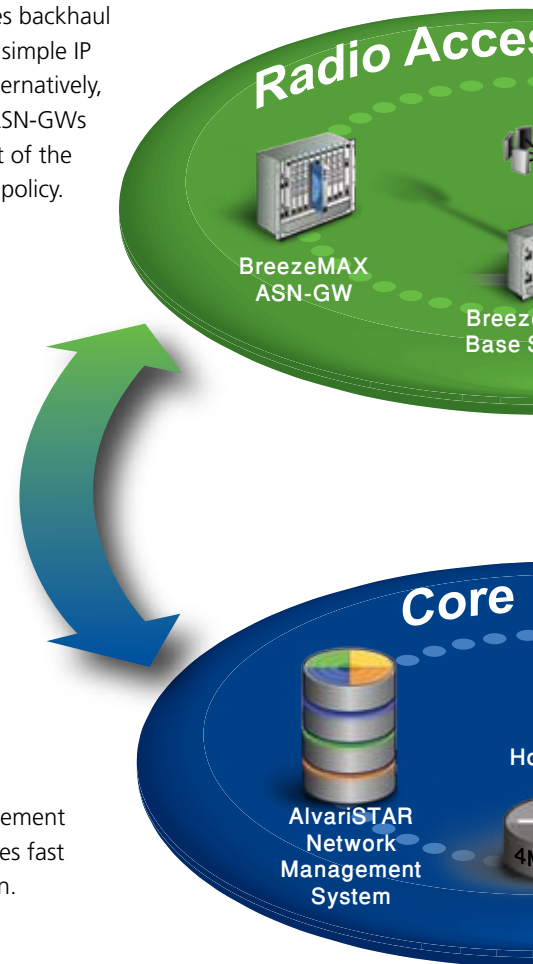

Access Service Gateways (ASNs): Alvarion-developed or third party gateways connecting the WiMAX RAN to the IP core which perform the subscriber and service management functions needed for Mobile WiMAX RANs and facilitate the ultimate provision of revenue-generating services and applications. The BreezeMAX ASN-GW provides linear scaling from small sites to large and widespread deployments, and offers a distributed topology which improves backhaul utilization and supports simple IP mobility localization. Alternatively, third party centralized ASN-GWs are implemented as part of the 4Motion OPEN WiMAX policy.

Core Network

AAA Server: Third party equipment providing an authentication, authorization and accounting process to track the consumption of network resources by users for various purposes such as management, planning and billing.

Home Agent: Third party router on a mobile node's home network which tunnels datagrams for delivery to the mobile node when it is away from home, and maintains current location information for the mobile node.

Network Management: AlvariSTAR carrier-class network and element management system developed by Alvarion, which simplifies network deployment and enables fast customer-based expansion with effective fault management for quick resolution.