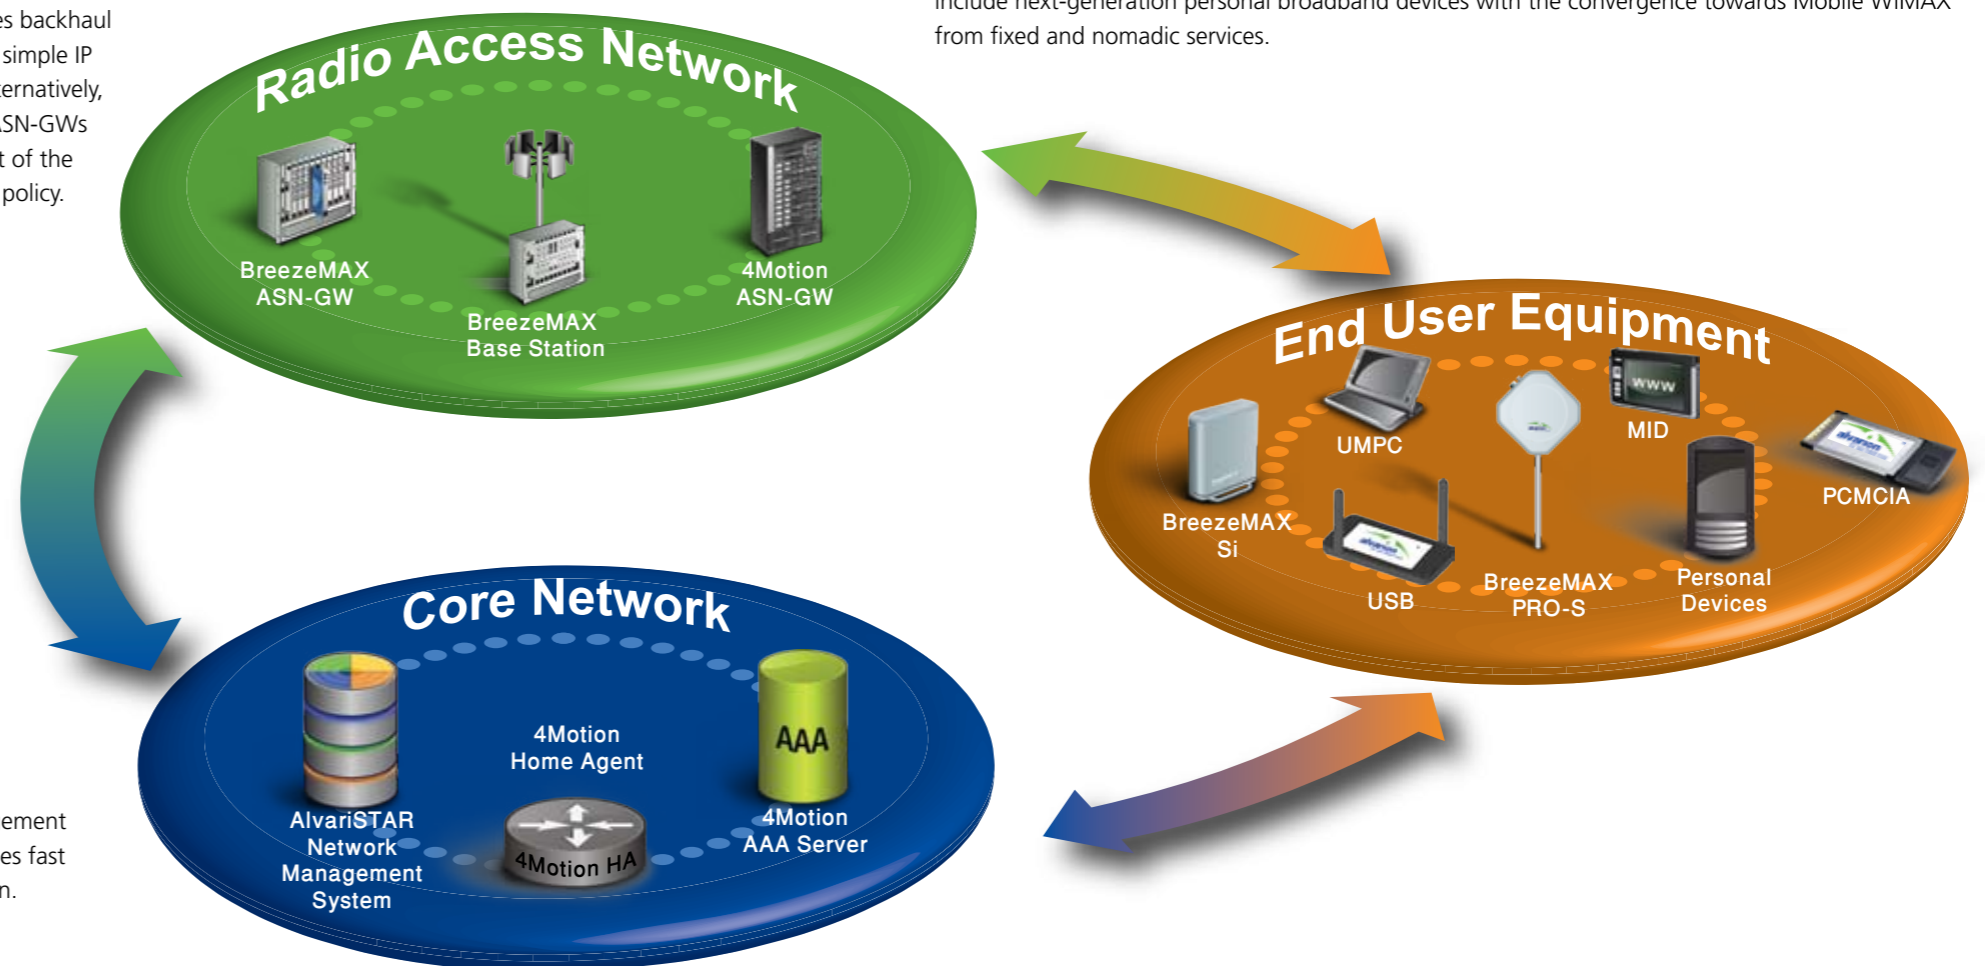

Personal Devices: The strong Mobile WiMAX ecosystem supports a range of personal devices, including laptops enabled by WiMAX chips and processors, PC cards and USB dongles, UMPCs (ultra mobile PCs) and MIDs (mobile Internet devices). This ecosystem will continue to grow exponentially to include next-generation personal broadband devices with the convergence towards Mobile WiMAX from fixed and nomadic services.

Core Network

AAA Server: Third party equipment providing an authentication, authorization and accounting process to track the consumption of network resources by users for various purposes such as management, planning and billing.

Home Agent: Third party router on a mobile node's home network which tunnels datagrams for delivery to the mobile node when it is away from home, and maintains current location information for the mobile node.

Network Management: AlvariSTAR carrier-class network and element management system developed by Alvarion, which simplifies network deployment and enables fast customer-based expansion with effective fault management for quick resolution.