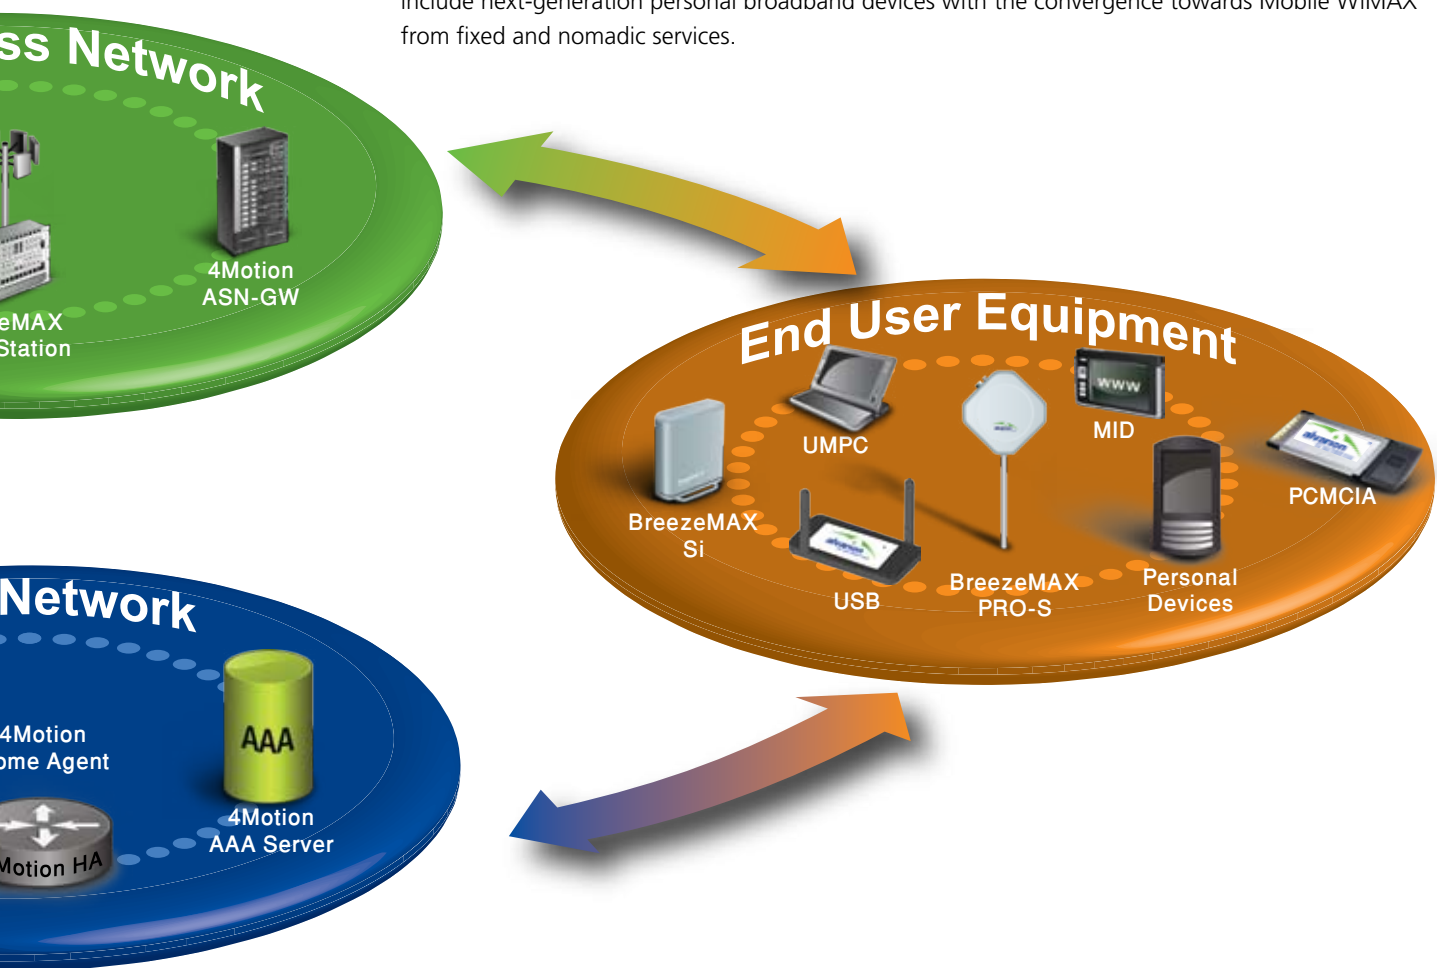

Product Portfolio

End User Equipment

Outdoor Installed CPEs: BreezeMAX PRO-S consists of an indoor unit (IDU) and an outdoor unit (ODU) that contains the modem, radio, data processing and management components, as well as an integral high-gain flat antenna with either vertical or horizontal polarization. An ODU with a connector to an external antenna is also available.

Indoor Installed CPEs: BreezeMAX Si is a self-installable, nomadic WiMAX subscriber unit providing broadband data services in a compact design. Ideal for residential and SOHO users, it is a complete indoor solution (without the need for an outdoor unit) supplied with installation software and/or a smart card for simple self-installation and automatic service operation.

Personal Devices: The strong Mobile WiMAX ecosystem supports a range of personal devices, including laptops enabled by WiMAX chips and processors, PC cards and USB dongles, UMPCs (ultra mobile PCs) and MIDs (mobile Internet devices). This ecosystem will continue to grow exponentially to include next-generation personal broadband devices with the convergence towards Mobile WiMAX from fixed and nomadic services.