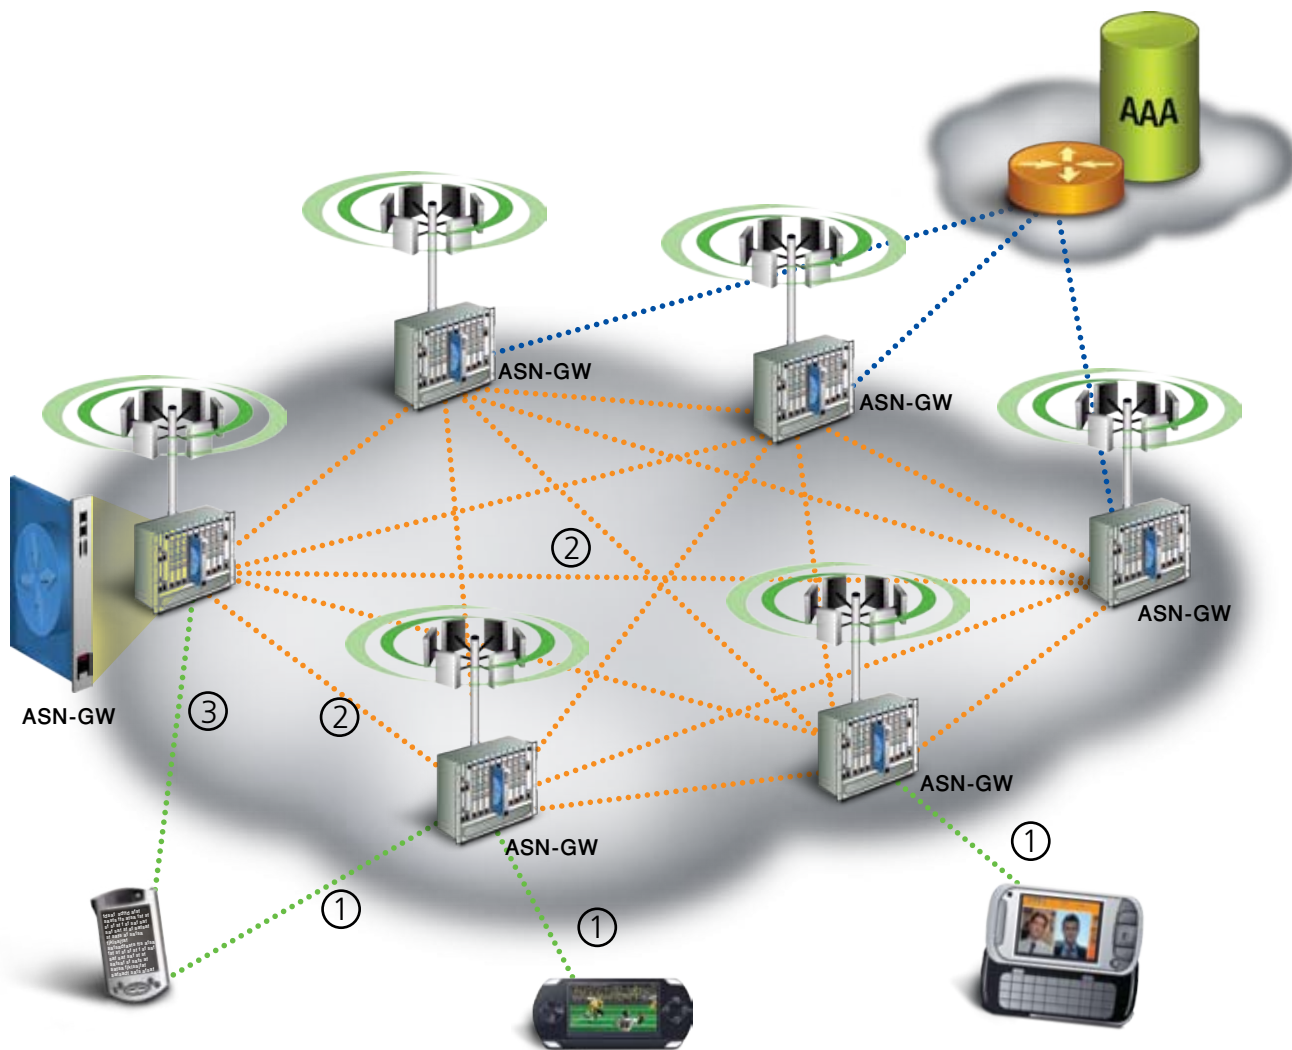

BreezeMAX Highlights

- Successfully field proven in over 200 commercial WiMAX deployments
- Deployed in over 150 countries
- Robust WiMAX platform
- Best NLOS and coverage performance
- Wide variety of frequencies: 1.5-6 GHz
- Modular and scalable architecture
- Enhanced QoS voice support
- Mobile, portable and fixed services

Capacity

QoS

Coverage

4Motion is an end-to-end Mobile WiMAX solution. Radio access networks consist of Alvarion BreezeMAX base stations and end-user equipment, incorporating SentieM technologies to offer superior Mobile WiMAX performance

Mobile WiMAX is Leaving Limits Behind

WiMAX is a compelling, low-risk option for the fixed and portable broadband market. As fixed and nomadic services converge to mobile, WiMAX-based mobile broadband enables a shift towards multiple devices and multiple services per subscriber, permitting operators to move beyond the one-subscriber, one-ARPU, one-device model.

Alvarion's 4Motion OPEN WiMAX solution, powered by its innovative SentieM technologies, is setting new levels for the entire industry. Putting wireless broadband in motion, it is delivering the promise of anytime, anywhere Mobile WiMAX, leaving limits behind and offering added value to both providers and consumers.